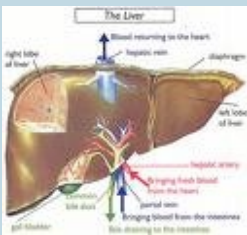

FITNESS AND BODY TONING

The Power Plate is the latest in health and wellness technology, using high speed body vibration to achieve increased muscle strength, flexibility, co-ordination, bone density and tone. The power plate machine was invented for astronauts to keep them healthy and in space longer, with no ill effect. 20 minutes on the machine 3 times per week is the equivalent to hours spent in the gym.

We follow a holistic approach to weight and cellulite reduction, incorporating education, diet, nutritional supplements and using Power Plate vibrational technology.

DETOXIFICATION AND CIRCULATION

The combined effect of healthy diet, water and nutritional supplements, plus massage